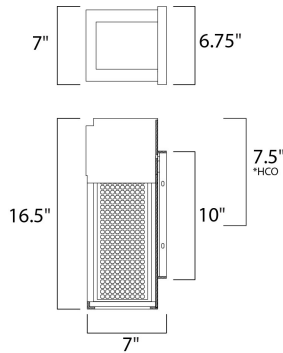

PRODUCT DESCRIPTION

A open air frame of cast aluminum surrounds a stainless steel mesh diffuser which creates an unusual lighting effect as the LED light illuminates the inside. Finished in either Galaxy Black with a polished Stainless Steel mesh or Galaxy Bronze with Rose Gold, this transitional design looks great in a large variety of home designs.

MEASUREMENTS

DIMENSION : 7" W x 16.5" H x 7" Ext
BACK PLATE : 6.75" W x 10.5" H x 7.5" HCO
HANGING WEIGHT : 11 lb

LAMPING

INPUT VOLTAGE : 120V
LUMENS : 700 Rated
BULB : 1 x 10W LED PCB Integrated , 10W Total
BULB INCLUDED : (Integrated)
DIMMABLE : Triac CL
CRI : 80+ CRI
COLOR_TEMP : 3000K

FINISHES OPTION

- Galaxy Black / Stainless Steel (GBKSST)
- Galaxy Bronze / Rose Gold (GBZRG)

MATERIAL

Die Cast Aluminum

RATINGS

cETLus
Wet Location
For Outdoor DARKSKY

ADDITIONAL

OPERATING TEMPERATURE:
-20°C (-4°F), 40°C (104°F)

PHOTOMETRIC: Report Found Online

Always consult a qualified electrician before installing any lighting product.